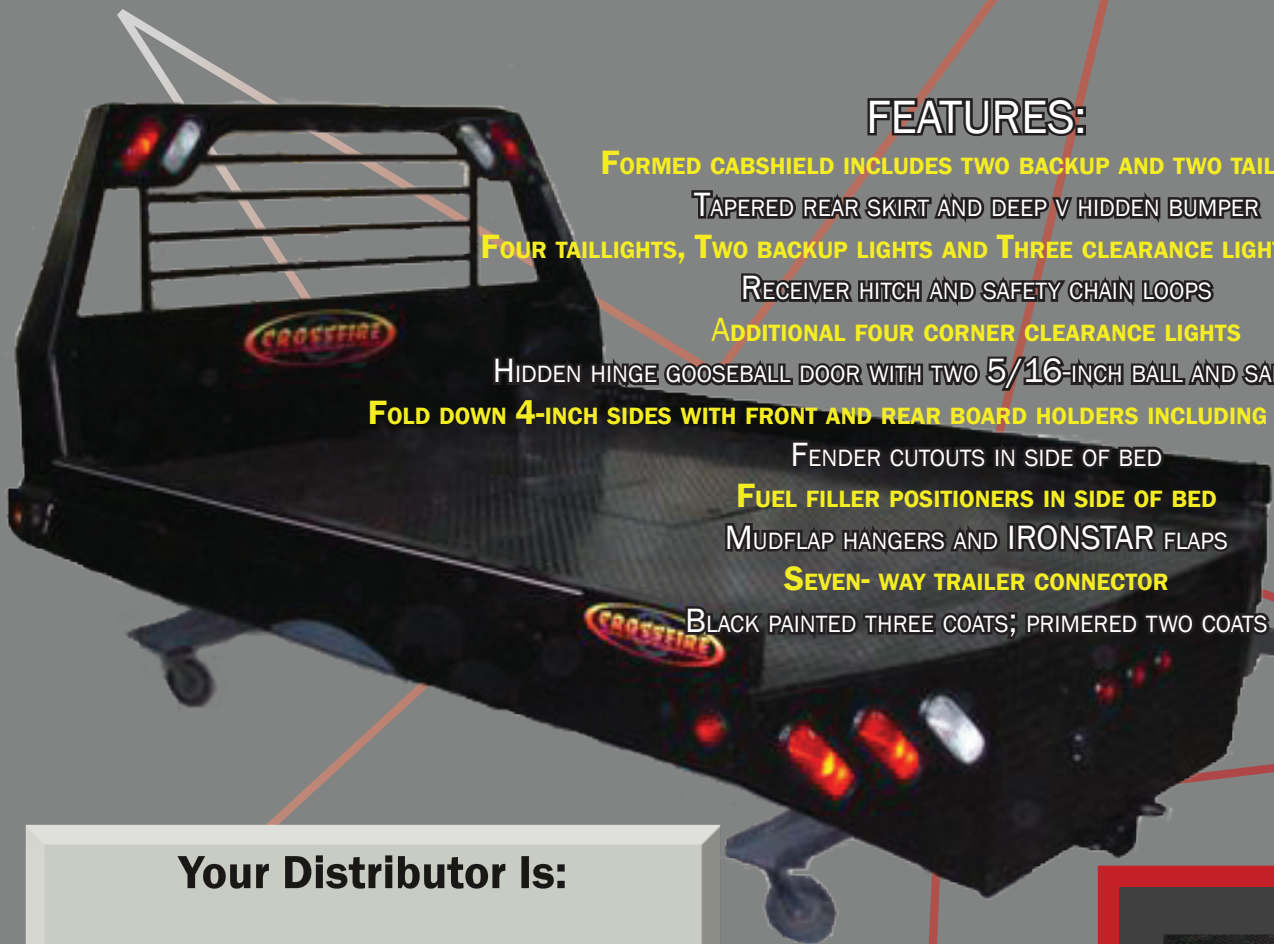

CROSSFIRE

www.ironstarbeds.com

BUILDING TRUCKBEDS TO MAKE YOUR LIFE EASIER

FEATURES:

FORMED CABSHIELD INCLUDES TWO BACKUP AND TWO TAILLIGHTS

TAPERED REAR SKIRT AND DEEP V HIDDEN BUMPER

FOUR TAILLIGHTS, TWO BACKUP LIGHTS AND THREE CLEARANCE LIGHTS IN REAR SKIRT

RECEIVER HITCH AND SAFETY CHAIN LOOPS

ADDITIONAL FOUR CORNER CLEARANCE LIGHTS

HIDDEN HINGE GOOSEBALL DOOR WITH TWO 5/16-INCH BALL AND SAFETY CHAIN LOOP

FOLD DOWN 4-INCH SIDES WITH FRONT AND REAR BOARD HOLDERS INCLUDING FOUR RECESSED TIEDOWNS

FENDER CUTOUTS IN SIDE OF BED

FUEL FILLER POSITIONERS IN SIDE OF BED

MUDFLAP HANGERS AND IRONSTAR FLAPS

SEVEN- WAY TRAILER CONNECTOR

BLACK PAINTED THREE COATS; PRIMERED TWO COATS

Your Distributor Is:

E-mail: contact@ironstarbeds.com
Telephone: 573.473.6816; Fax: 573.581.7028
PO Box 324, Mexico, MO 65265